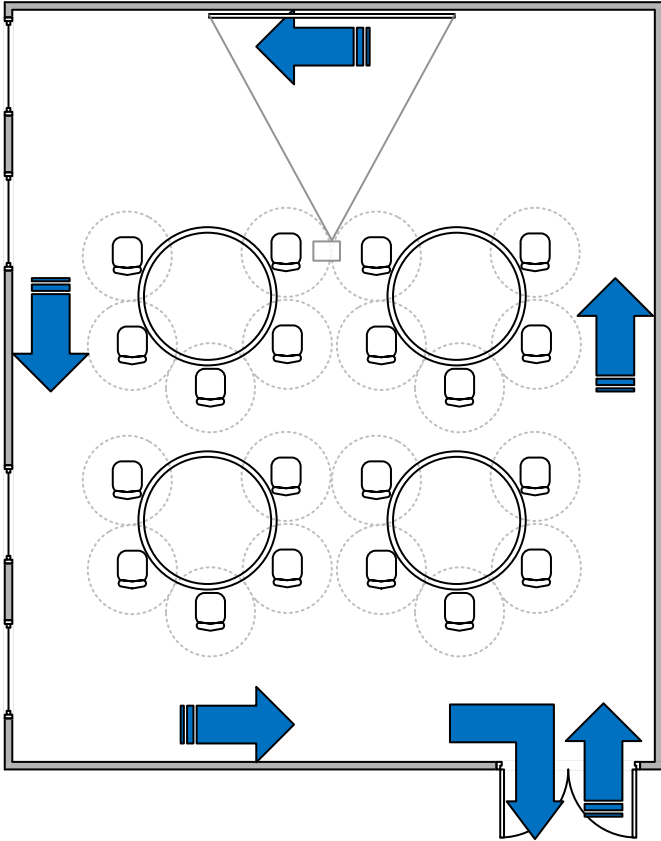

Cabaret 6ft Rounds for 20Pax – 1m Spacing

Austen Suite - Norton Park Hotel

**Austen Suite**

Ceiling height = 2.5m