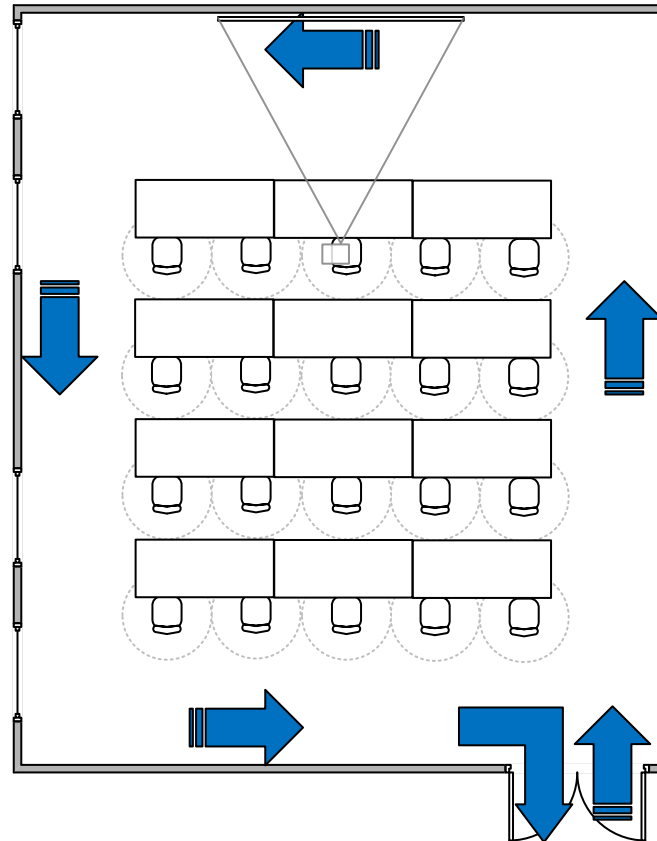

Classroom for 20Pax – 1m Spacing

Austen Suite - Norton Park Hotel

Austen Suite

Ceiling height = 2.5m