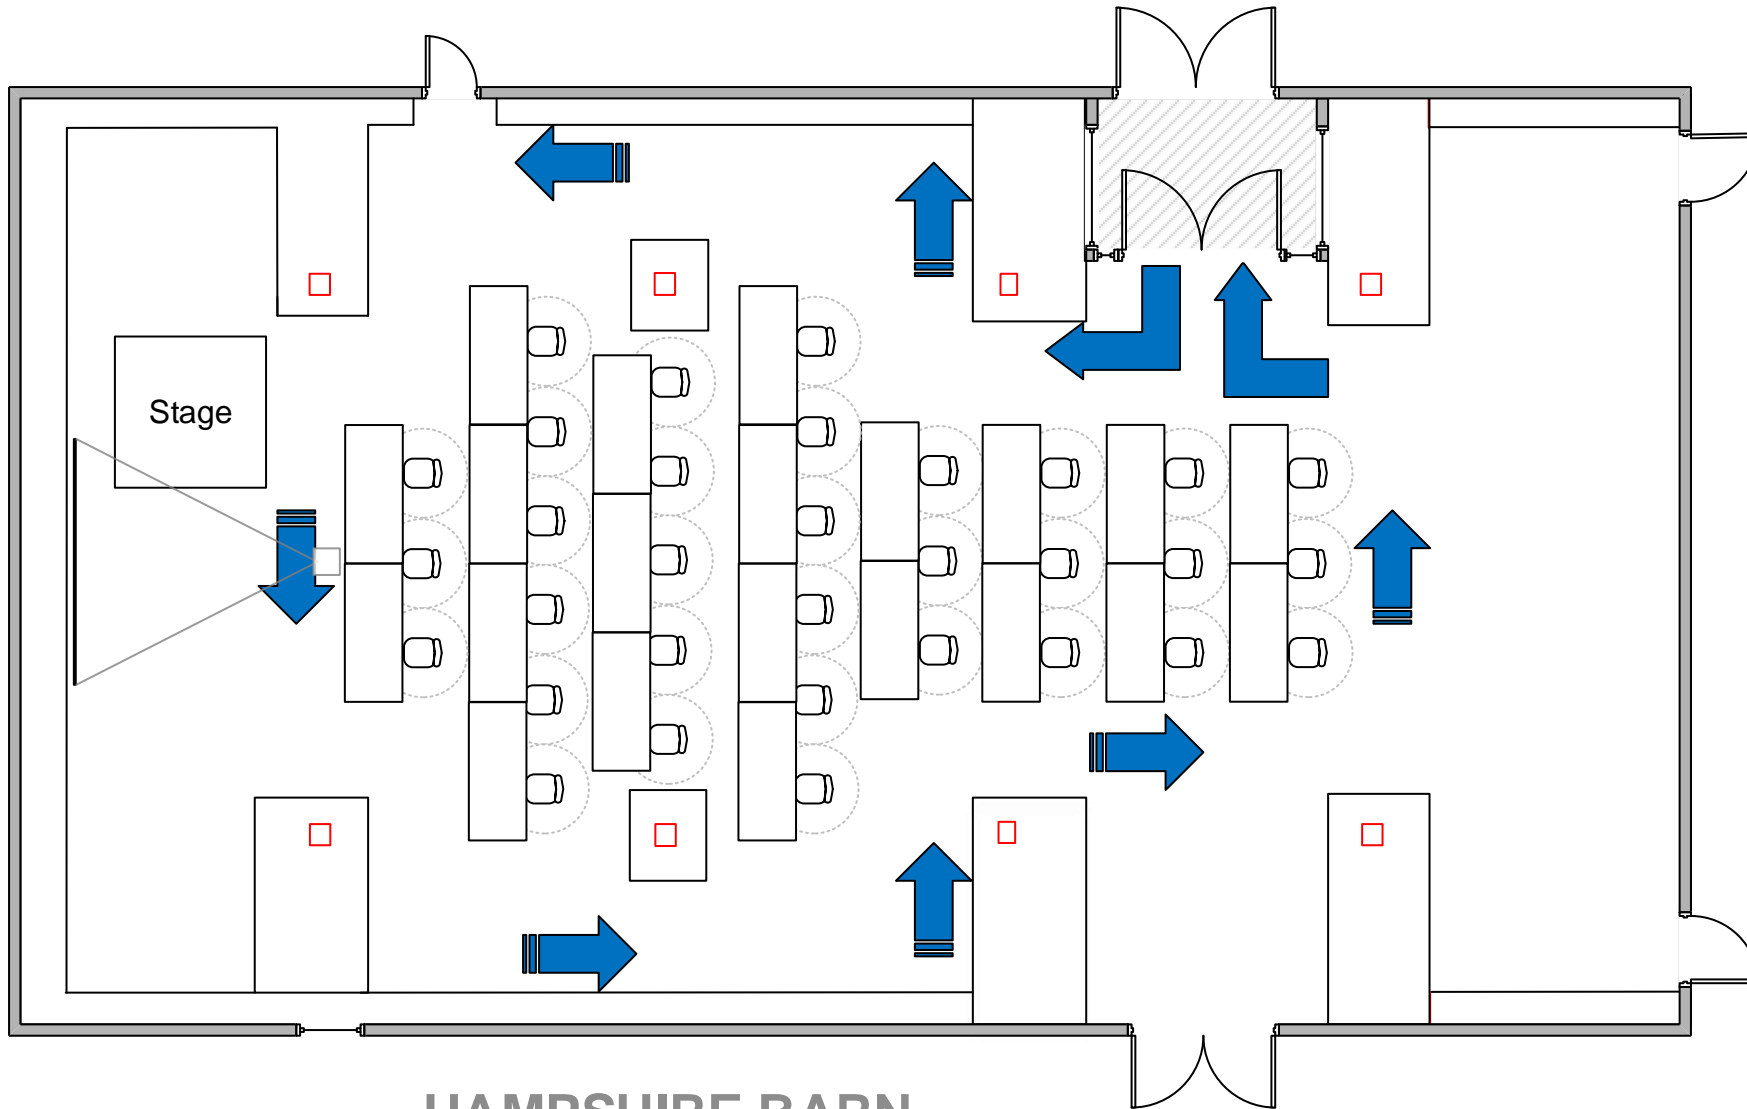

Classroom for 32Pax – 1m Spacing

Hampshire Barn – Norton Park Hotel

HAMPSHIRE BARN