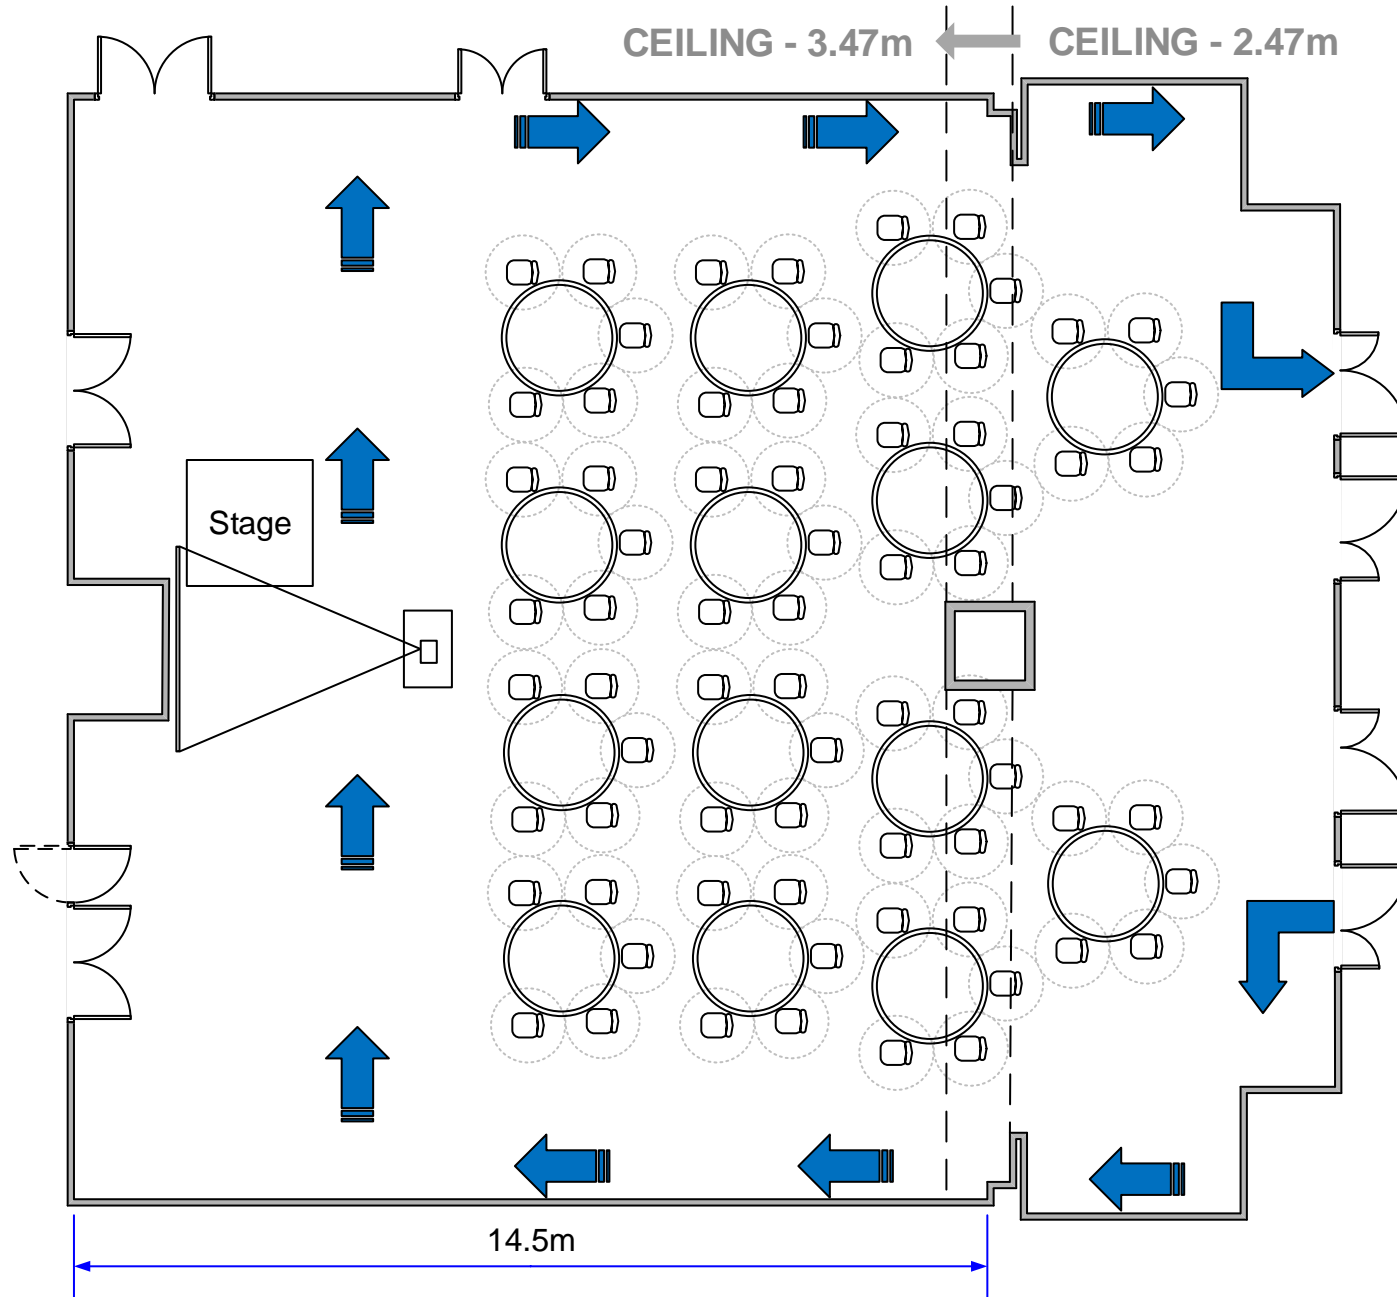

Cabaret 6ft Rounds for 70Pax – 1m Spacing

Norton Suite - Norton Park Hotel

NORTON SUIT FOYER