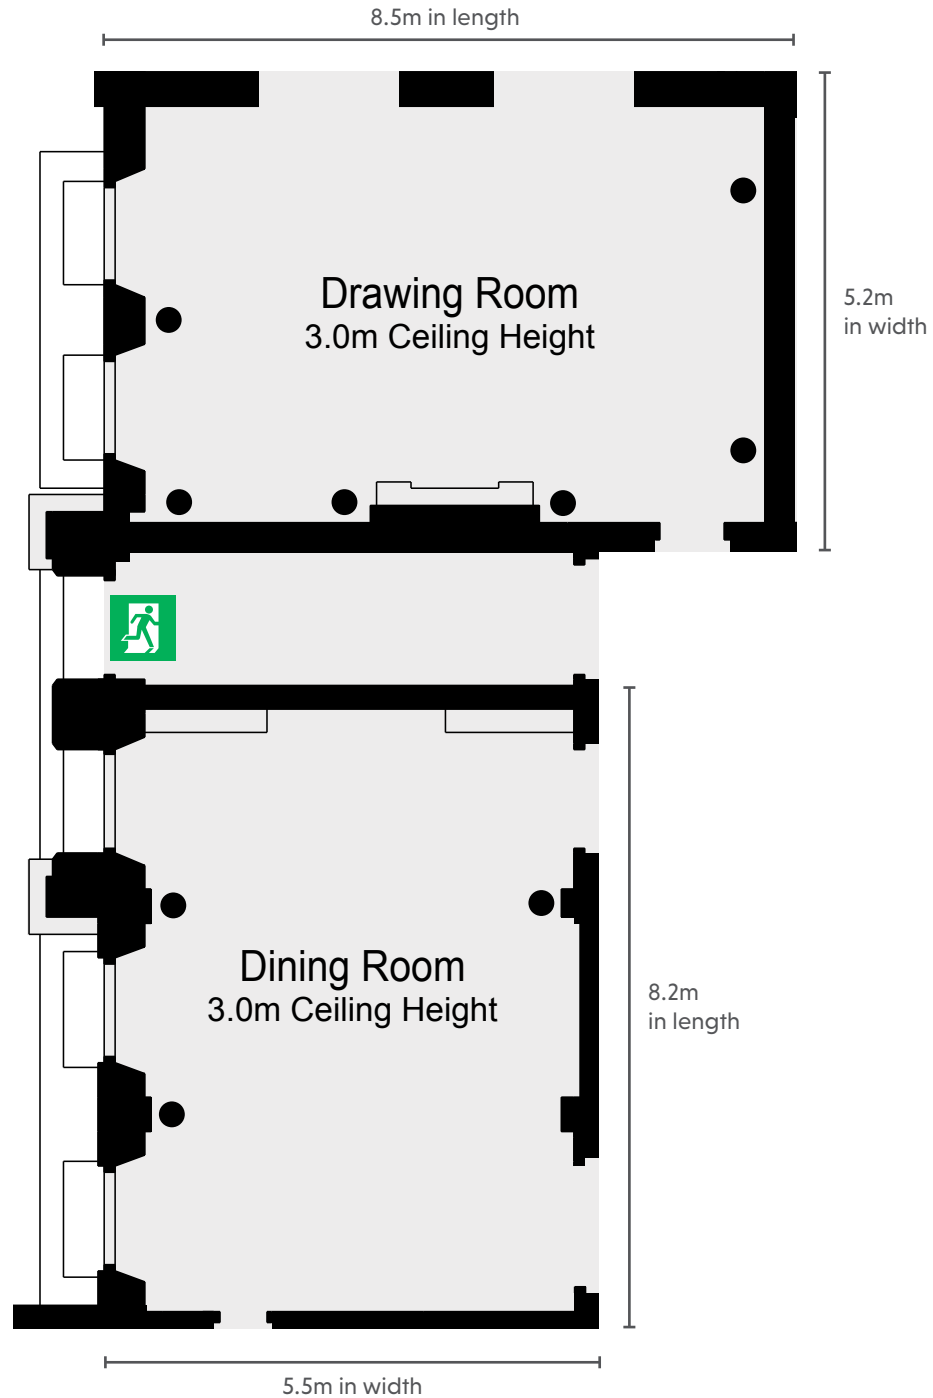

NORTON PARK

THE QHOTELS COLLECTION

CAPACITIES

Meeting Room	Dimensions (m) L x W x H	Floor	Theatre	Cabaret	Classroom	Boardroom	Banquet	U-Shape	Dinner Dance
Norton Suite	20.0 x 17.5 x 3.5	G	300	180	160	80	250	65	220
Norton 1	10.0 x 17.5 x 3.5	G	130	80	60	50	95	40	60
Norton 2	10.0 x 17.5 x 3.5	G	130	80	60	50	95	40	60
Hampshire Barn	22.1 x 16.5 x 9.0	G	130	90	60	50	120	40	n/a
Austen Suite	10.0 x 8.0 x 2.5	1	50	40	40	30	50	30	n/a
Wonston Suite	14.5 x 6.6 x 2.5	1	70	50	40	40	50	45	n/a
Hunton 1	3.4 x 2.9 x 2.5	1	n/a	n/a	n/a	4	n/a	n/a	n/a
Hunton 2	5.2 x 3.5 x 2.5	1	10	n/a	n/a	8	n/a	n/a	n/a
Hunton 3	5.1 x 4.3 x 2.5	1	10	n/a	n/a	10	n/a	n/a	n/a
Hunton 4	5.1 x 4.3 x 2.5	1	10	n/a	n/a	8	n/a	n/a	n/a
Hunton 5	5.2 x 3.5 x 2.5	1	10	n/a	n/a	10	n/a	n/a	n/a
Morning Room	5.2 x 4.9 x 3.0	G	n/a	n/a	n/a	n/a	n/a	n/a	n/a
Board Room	6.1 x 5.4 x 3.0	G	n/a	n/a	n/a	n/a	n/a	n/a	n/a
Dining Room	8.2 x 5.5 x 3.0	G	40	24	10	16	20	14	n/a
Drawing Room	8.5 x 5.2 x 3.0	G	50	24	10	20	30	18	Nn/a

KEY

- Single 13amp Power Point
- Double 13amp Power Point
- ▶ Natural Light
- ☎ Telephone Socket
- ♿ Wheelchair Access
- 🚪 Fire Exit
- ⋈ Partition Wall

Barn Lawn

22.1m in length

KEY

- Single 13amp Power Point
- Double 13amp Power Point
- ▶ Natural Light
- ☎ Telephone Socket
- ♿ Wheelchair Access
- 🚪 Fire Exit
- ⋈ Partition Wall

NORTON PARK
THE QHOTELS COLLECTION

MAIN HOTEL GROUND FLOOR

KEY

- Single 13amp Power Point
- Double 13amp Power Point
- ▶ Natural Light
- ☎ Telephone Socket
- ♿ Wheelchair Access
- 🚪 Fire Exit
- ⋈ Partition Wall

KEY

- Single 13amp Power Point
- Double 13amp Power Point
- ☀ Natural Light
- ☎ Telephone Socket
- ♿ Wheelchair Access
- 🚪 Fire Exit
- ⋈ Partition Wall

NORTON PARK

THE QHOTELS COLLECTION

MANOR HOUSE GROUND FLOOR