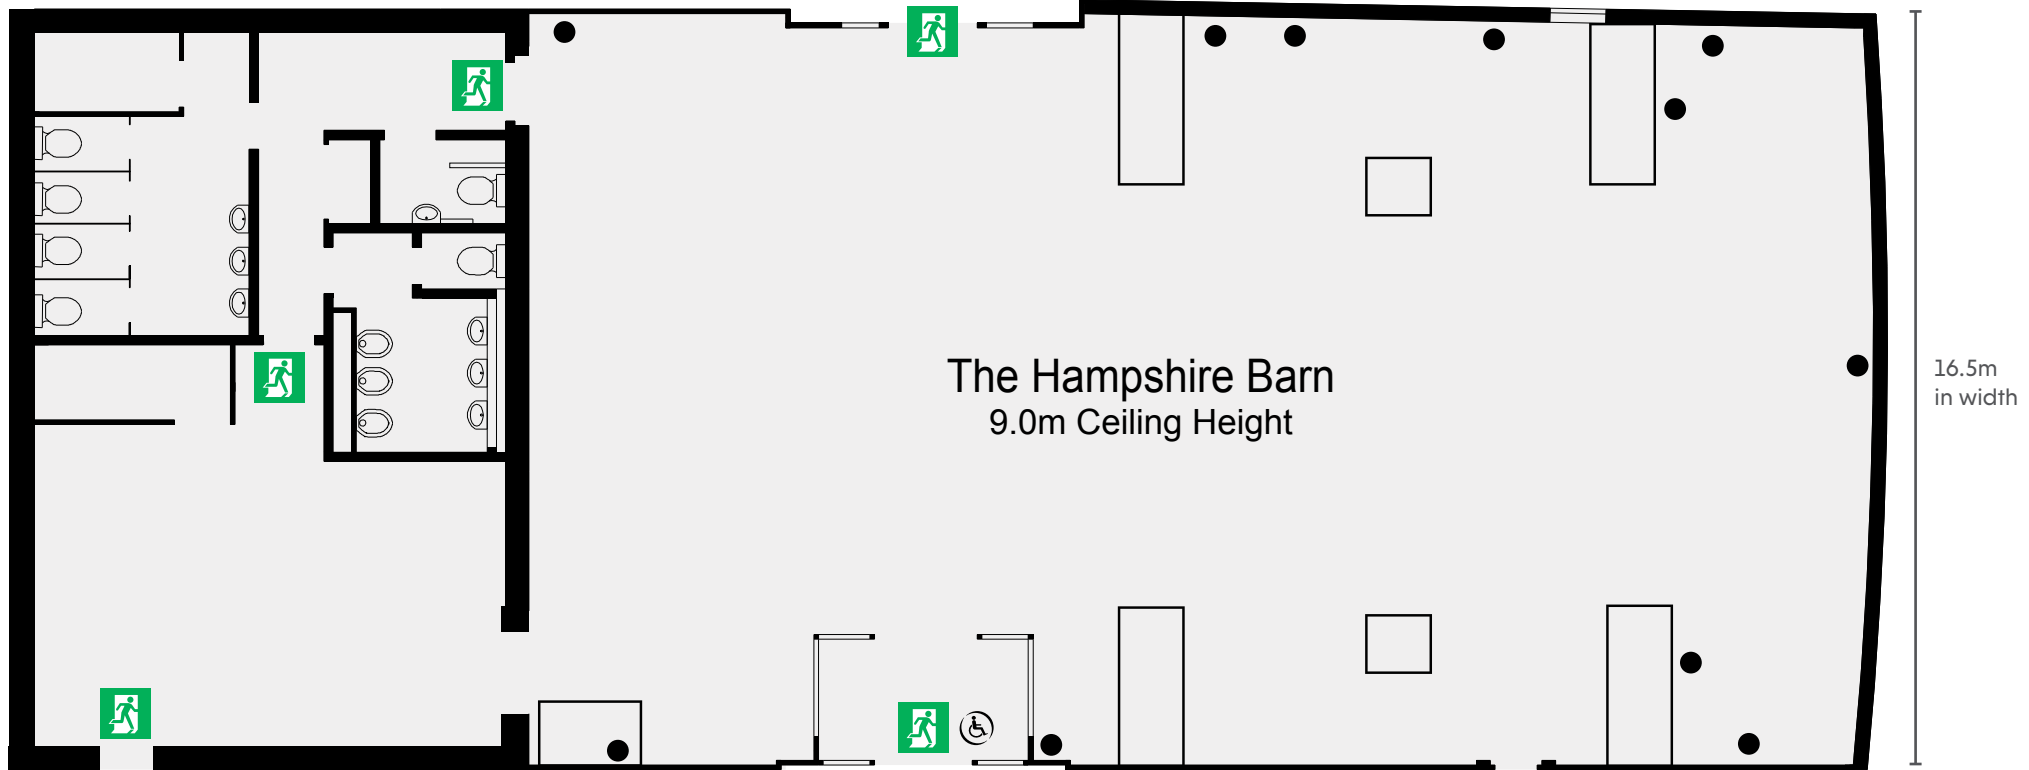

NORTON PARK

THE QHOTELS COLLECTION

CAPACITIES

Meeting Room	Dimensions (m) L x W x H	Floor	Theatre	Cabaret	Classroom	Boardroom	Banquet	U-Shape	Dinner Dance
Norton Suite	20.0 x 17.5 x 3.5	G	300	180	160	80	250	65	220
Norton 1	10.0 x 17.5 x 3.5	G	130	80	60	50	95	40	60
Norton 2	10.0 x 17.5 x 3.5	G	130	80	60	50	95	40	60
Hampshire Barn	22.1 x 16.5 x 9.0	G	130	90	60	50	120	40	n/a
Austen Suite	10.0 x 8.0 x 2.5	1	50	40	40	30	50	30	n/a
Wonston Suite	14.5 x 6.6 x 2.5	1	70	50	40	40	50	45	n/a
Hunton 1	3.4 x 2.9 x 2.5	1	n/a	n/a	n/a	4	n/a	n/a	n/a
Hunton 2	5.2 x 3.5 x 2.5	1	10	n/a	n/a	8	n/a	n/a	n/a
Hunton 3	5.1 x 4.3 x 2.5	1	10	n/a	n/a	10	n/a	n/a	n/a
Hunton 4	5.1 x 4.3 x 2.5	1	10	n/a	n/a	8	n/a	n/a	n/a
Hunton 5	5.2 x 3.5 x 2.5	1	10	n/a	n/a	10	n/a	n/a	n/a
Morning Room	5.2 x 4.9 x 3.0	G	n/a	n/a	n/a	n/a	n/a	n/a	n/a
Board Room	6.1 x 5.4 x 3.0	G	n/a	n/a	n/a	n/a	n/a	n/a	n/a
Dining Room	8.2 x 5.5 x 3.0	G	40	24	10	16	20	14	n/a
Drawing Room	8.5 x 5.2 x 3.0	G	50	24	10	20	30	18	Nn/a

NORTON PARK

THE QHOTELS COLLECTION

NORTON PARK

THE QHOTELS COLLECTION

MAIN HOTEL GROUND FLOOR

NORTON PARK

THE QHOTELS COLLECTION

MAIN HOTEL FIRST FLOOR

KEY

- Single 13amp Power Point
- Double 13amp Power Point
- ▶ Natural Light
- ☎ Telephone Socket
- ♿ Wheelchair Access
- 🚪 Fire Exit
- ⋈ Partition Wall

Barn Lawn

22.1m in length

KEY

- Single 13amp Power Point
- Double 13amp Power Point
- ▶ Natural Light
- ☎ Telephone Socket
- ♿ Wheelchair Access
- 🚪 Fire Exit
- ⋈ Partition Wall

NORTON PARK
THE QHOTELS COLLECTION

MAIN HOTEL GROUND FLOOR

KEY

- Single 13amp Power Point
- Double 13amp Power Point
- ▶ Natural Light
- ☎ Telephone Socket
- ♿ Wheelchair Access
- 🚪 Fire Exit
- ⋈ Partition Wall