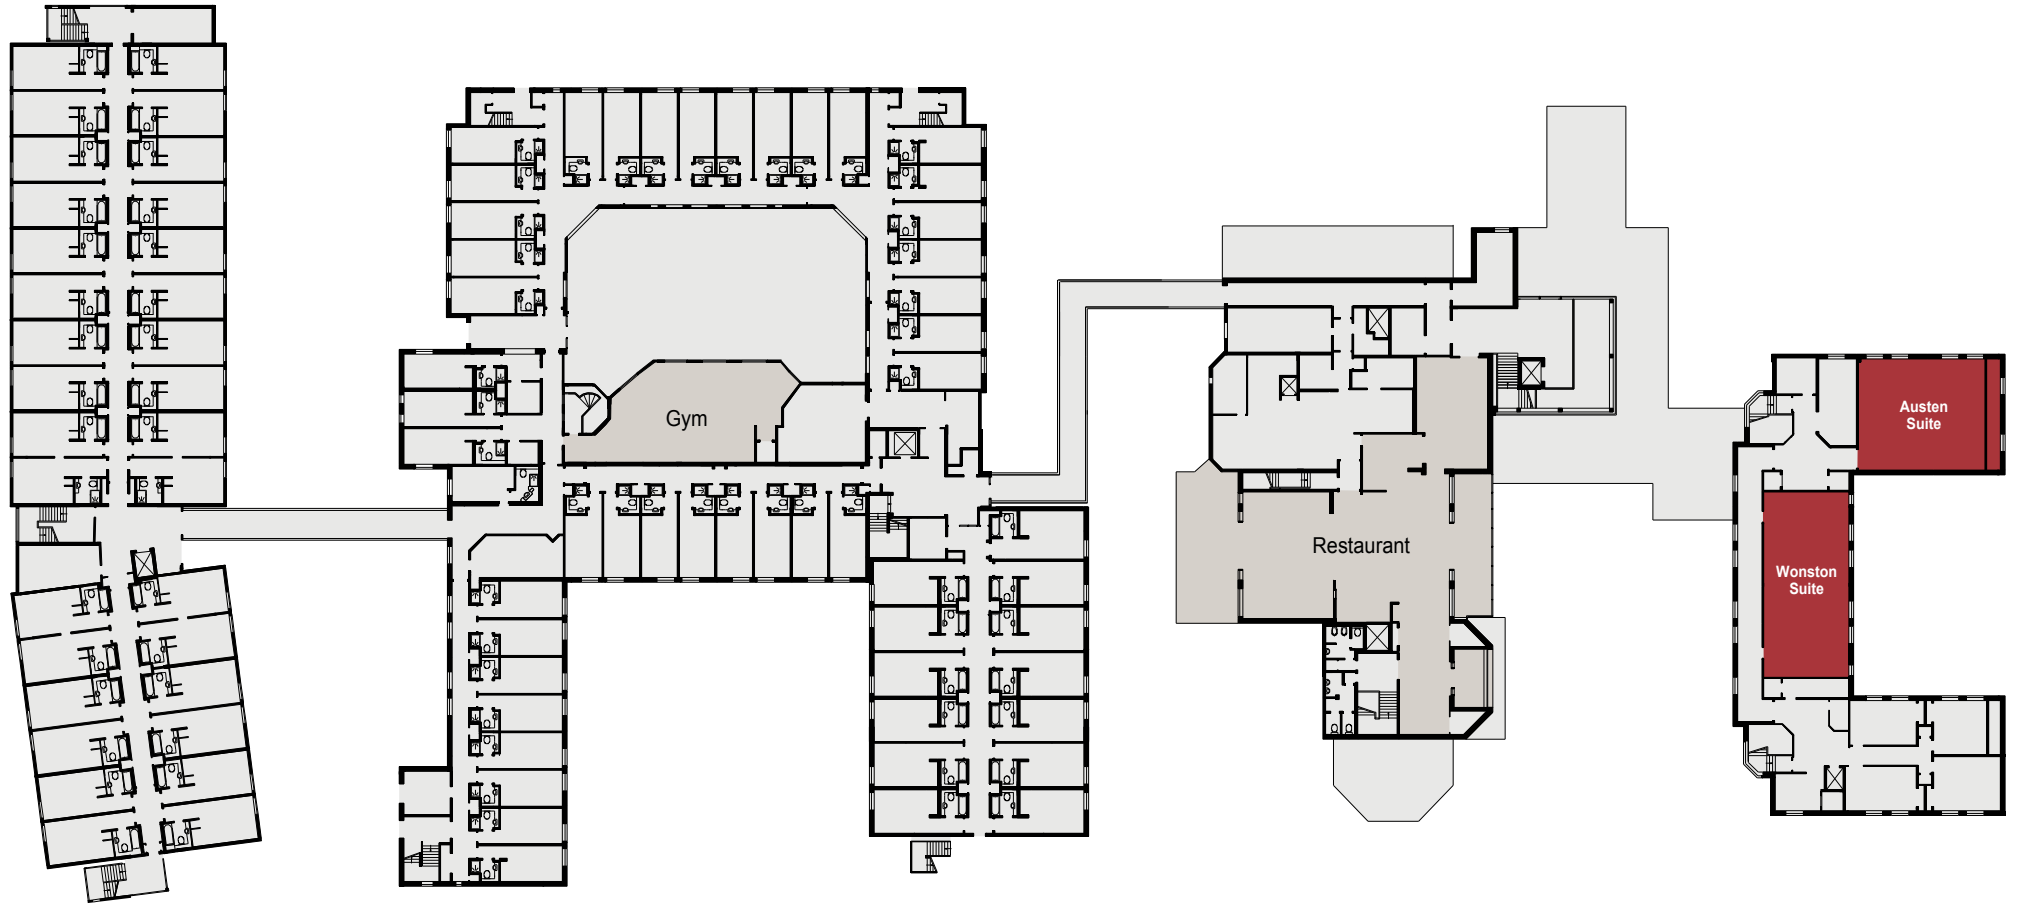

NORTON PARK

THE QHOTELS COLLECTION

CAPACITIES

Meeting Room	Dimensions (m) L x W x H	Floor	Theatre	Cabaret	Classroom	Boardroom	Banquet	U-Shape	Dinner Dance
Norton Suite	20.0 x 17.5 x 3.5	G	300	180	160	80	250	65	220
Norton 1	10.0 x 17.5 x 3.5	G	130	80	60	50	95	40	60
Norton 2	10.0 x 17.5 x 3.5	G	130	80	60	50	95	40	60
Hampshire Barn	22.1 x 16.5 x 9.0	G	130	90	60	50	120	40	n/a
Austen Suite	10.0 x 8.0 x 2.5	1	50	40	40	30	50	30	n/a
Wonston Suite	14.5 x 6.6 x 2.5	1	70	50	40	40	50	45	n/a
Hunton 1	3.4 x 2.9 x 2.5	1	n/a	n/a	n/a	4	n/a	n/a	n/a
Hunton 2	5.2 x 3.5 x 2.5	1	10	n/a	n/a	8	n/a	n/a	n/a
Hunton 3	5.1 x 4.3 x 2.5	1	10	n/a	n/a	10	n/a	n/a	n/a
Hunton 4	5.1 x 4.3 x 2.5	1	10	n/a	n/a	8	n/a	n/a	n/a
Hunton 5	5.2 x 3.5 x 2.5	1	10	n/a	n/a	10	n/a	n/a	n/a
Morning Room	5.2 x 4.9 x 3.0	G	n/a	n/a	n/a	n/a	n/a	n/a	n/a
Board Room	6.1 x 5.4 x 3.0	G	n/a	n/a	n/a	n/a	n/a	n/a	n/a
Dining Room	8.2 x 5.5 x 3.0	G	40	24	10	16	20	14	n/a
Drawing Room	8.5 x 5.2 x 3.0	G	50	24	10	20	30	18	Nn/a

NORTON PARK

THE QHOTELS COLLECTION

NORTON PARK

THE QHOTELS COLLECTION

MAIN HOTEL GROUND FLOOR

NORTON PARK

THE QHOTELS COLLECTION

MAIN HOTEL FIRST FLOOR

KEY

- Single 13amp Power Point
- Double 13amp Power Point
- ▶ Natural Light
- ☎ Telephone Socket
- ♿ Wheelchair Access
- 🚪 Fire Exit
- ⋈ Partition Wall

Barn Lawn

22.1m in length

KEY

- Single 13amp Power Point
- Double 13amp Power Point
- ▶ Natural Light
- ☎ Telephone Socket
- ♿ Wheelchair Access
- 🚪 Fire Exit
- ⋈ Partition Wall

NORTON PARK
THE QHOTELS COLLECTION

MAIN HOTEL GROUND FLOOR

KEY

- Single 13amp Power Point
- Double 13amp Power Point
- ▶ Natural Light
- ☎ Telephone Socket
- ♿ Wheelchair Access
- 🚪 Fire Exit
- ⋈ Partition Wall