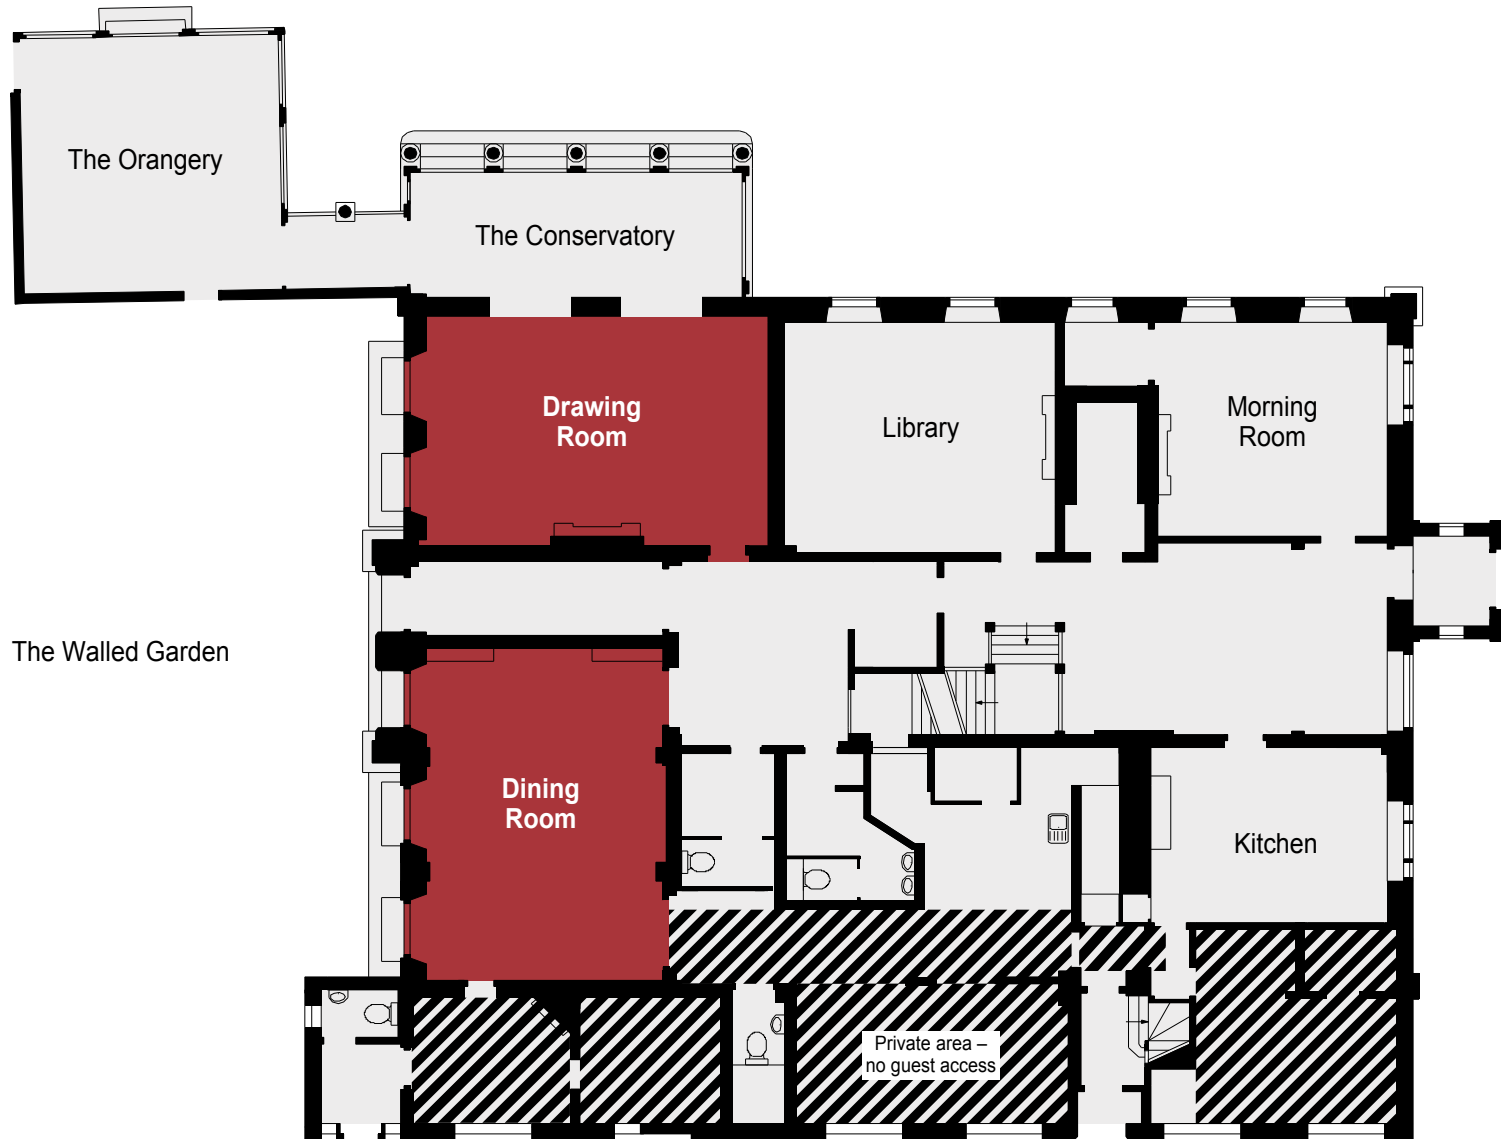

NORTON PARK

THE QHOTELS COLLECTION

CAPACITIES

Meeting Room	Dimensions (m) L x W x H	Floor	Theatre	Cabaret	Classroom	Boardroom	Banquet	U-Shape	Dinner Dance
Norton Suite	20.0 x 17.5 x 3.5	G	300	180	160	80	250	65	220
Norton 1	10.0 x 17.5 x 3.5	G	130	80	60	50	95	40	60
Norton 2	10.0 x 17.5 x 3.5	G	130	80	60	50	95	40	60
Hampshire Barn	22.1 x 16.5 x 9.0	G	130	90	60	50	120	40	n/a
Austen Suite	10.0 x 8.0 x 2.5	1	50	40	40	30	50	30	n/a
Wonston Suite	14.5 x 6.6 x 2.5	1	70	50	40	40	50	45	n/a
Hunton 1	3.4 x 2.9 x 2.5	1	n/a	n/a	n/a	4	n/a	n/a	n/a
Hunton 2	5.2 x 3.5 x 2.5	1	10	n/a	n/a	8	n/a	n/a	n/a
Hunton 3	5.1 x 4.3 x 2.5	1	10	n/a	n/a	10	n/a	n/a	n/a
Hunton 4	5.1 x 4.3 x 2.5	1	10	n/a	n/a	8	n/a	n/a	n/a
Hunton 5	5.2 x 3.5 x 2.5	1	10	n/a	n/a	10	n/a	n/a	n/a
Morning Room	5.2 x 4.9 x 3.0	G	n/a	n/a	n/a	n/a	n/a	n/a	n/a
Board Room	6.1 x 5.4 x 3.0	G	n/a	n/a	n/a	n/a	n/a	n/a	n/a
Dining Room	8.2 x 5.5 x 3.0	G	40	24	10	16	20	14	n/a
Drawing Room	8.5 x 5.2 x 3.0	G	50	24	10	20	30	18	Nn/a

NORTON PARK

THE QHOTELS COLLECTION

NORTON PARK

THE QHOTELS COLLECTION

MAIN HOTEL GROUND FLOOR

NORTON PARK

THE QHOTELS COLLECTION

MAIN HOTEL FIRST FLOOR

KEY

- Single 13amp Power Point
- Double 13amp Power Point
- ▶ Natural Light
- ☎ Telephone Socket
- ♿ Wheelchair Access
- 🚪 Fire Exit
- ⋈ Partition Wall

Barn Lawn

22.1m in length

KEY

- Single 13amp Power Point
- Double 13amp Power Point
- ▶ Natural Light
- ☎ Telephone Socket
- ♿ Wheelchair Access
- 🚪 Fire Exit
- ⋈ Partition Wall

NORTON PARK
THE QHOTELS COLLECTION

MAIN HOTEL GROUND FLOOR

KEY

- Single 13amp Power Point
- Double 13amp Power Point
- ▶ Natural Light
- ☎ Telephone Socket
- ♿ Wheelchair Access
- 🚪 Fire Exit
- ⋈ Partition Wall