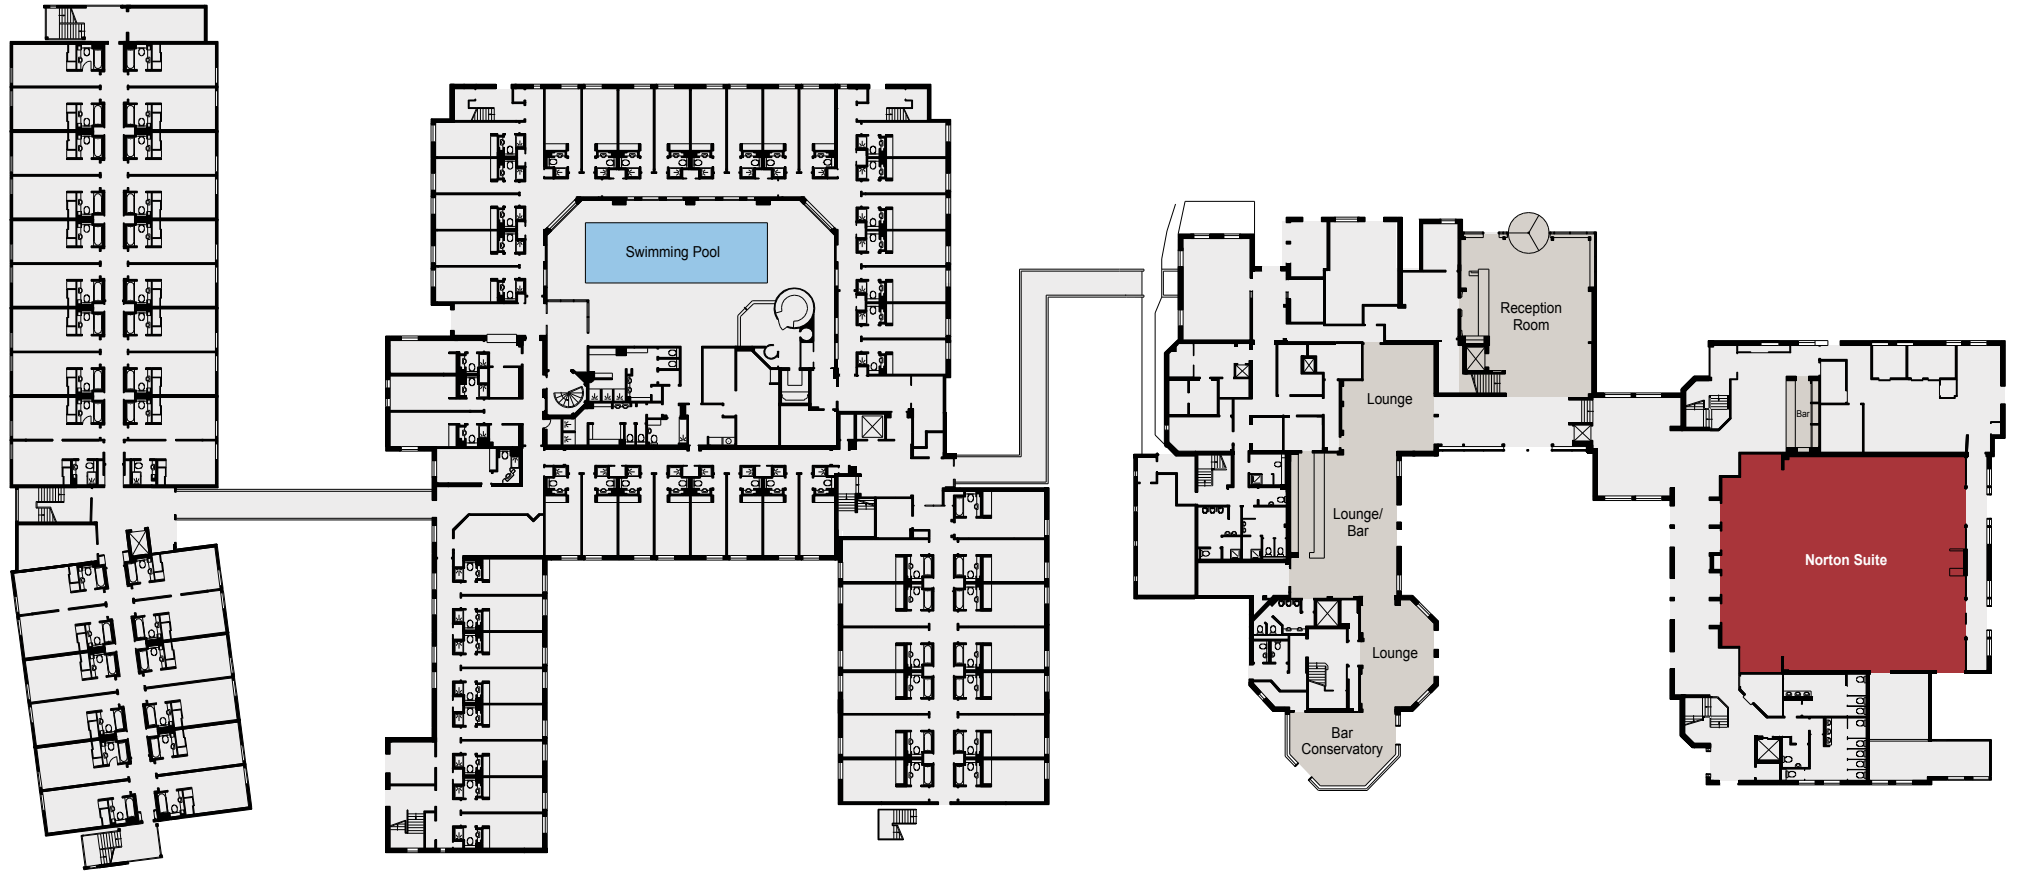

NORTON PARK

THE QHOTELS COLLECTION

CAPACITIES

Meeting Room	Dimensions (m) L x W x H	Floor	Theatre	Cabaret	Classroom	Boardroom	Banquet	U-Shape	Dinner Dance
Norton Suite	20.0 x 17.5 x 3.5	G	300	180	160	80	250	65	220
Norton 1	10.0 x 17.5 x 3.5	G	130	80	60	50	95	40	60
Norton 2	10.0 x 17.5 x 3.5	G	130	80	60	50	95	40	60
Hampshire Barn	22.1 x 16.5 x 9.0	G	130	90	60	50	120	40	n/a
Austen Suite	10.0 x 8.0 x 2.5	1	50	40	40	30	50	30	n/a
Wonston Suite	14.5 x 6.6 x 2.5	1	70	50	40	40	50	45	n/a
Hunton 1	3.4 x 2.9 x 2.5	1	n/a	n/a	n/a	4	n/a	n/a	n/a
Hunton 2	5.2 x 3.5 x 2.5	1	10	n/a	n/a	8	n/a	n/a	n/a
Hunton 3	5.1 x 4.3 x 2.5	1	10	n/a	n/a	10	n/a	n/a	n/a
Hunton 4	5.1 x 4.3 x 2.5	1	10	n/a	n/a	8	n/a	n/a	n/a
Hunton 5	5.2 x 3.5 x 2.5	1	10	n/a	n/a	10	n/a	n/a	n/a
Morning Room	5.2 x 4.9 x 3.0	G	n/a	n/a	n/a	n/a	n/a	n/a	n/a
Board Room	6.1 x 5.4 x 3.0	G	n/a	n/a	n/a	n/a	n/a	n/a	n/a
Dining Room	8.2 x 5.5 x 3.0	G	40	24	10	16	20	14	n/a
Drawing Room	8.5 x 5.2 x 3.0	G	50	24	10	20	30	18	Nn/a

NORTON PARK

THE QHOTELS COLLECTION

NORTON PARK

THE QHOTELS COLLECTION

MAIN HOTEL GROUND FLOOR

NORTON PARK

THE QHOTELS COLLECTION

MAIN HOTEL FIRST FLOOR

KEY

- Single 13amp Power Point
- Double 13amp Power Point
- ▶ Natural Light
- ☎ Telephone Socket
- ♿ Wheelchair Access
- 🚪 Fire Exit
- ⋈ Partition Wall

Barn Lawn

22.1m in length

KEY

- Single 13amp Power Point
- Double 13amp Power Point
- ▶ Natural Light
- ☎ Telephone Socket
- ♿ Wheelchair Access
- 🚪 Fire Exit
- ⋈ Partition Wall

NORTON PARK
THE QHOTELS COLLECTION

MAIN HOTEL GROUND FLOOR

KEY

- Single 13amp Power Point
- Double 13amp Power Point
- ▶ Natural Light
- ☎ Telephone Socket
- ♿ Wheelchair Access
- 🚪 Fire Exit
- ⋈ Partition Wall