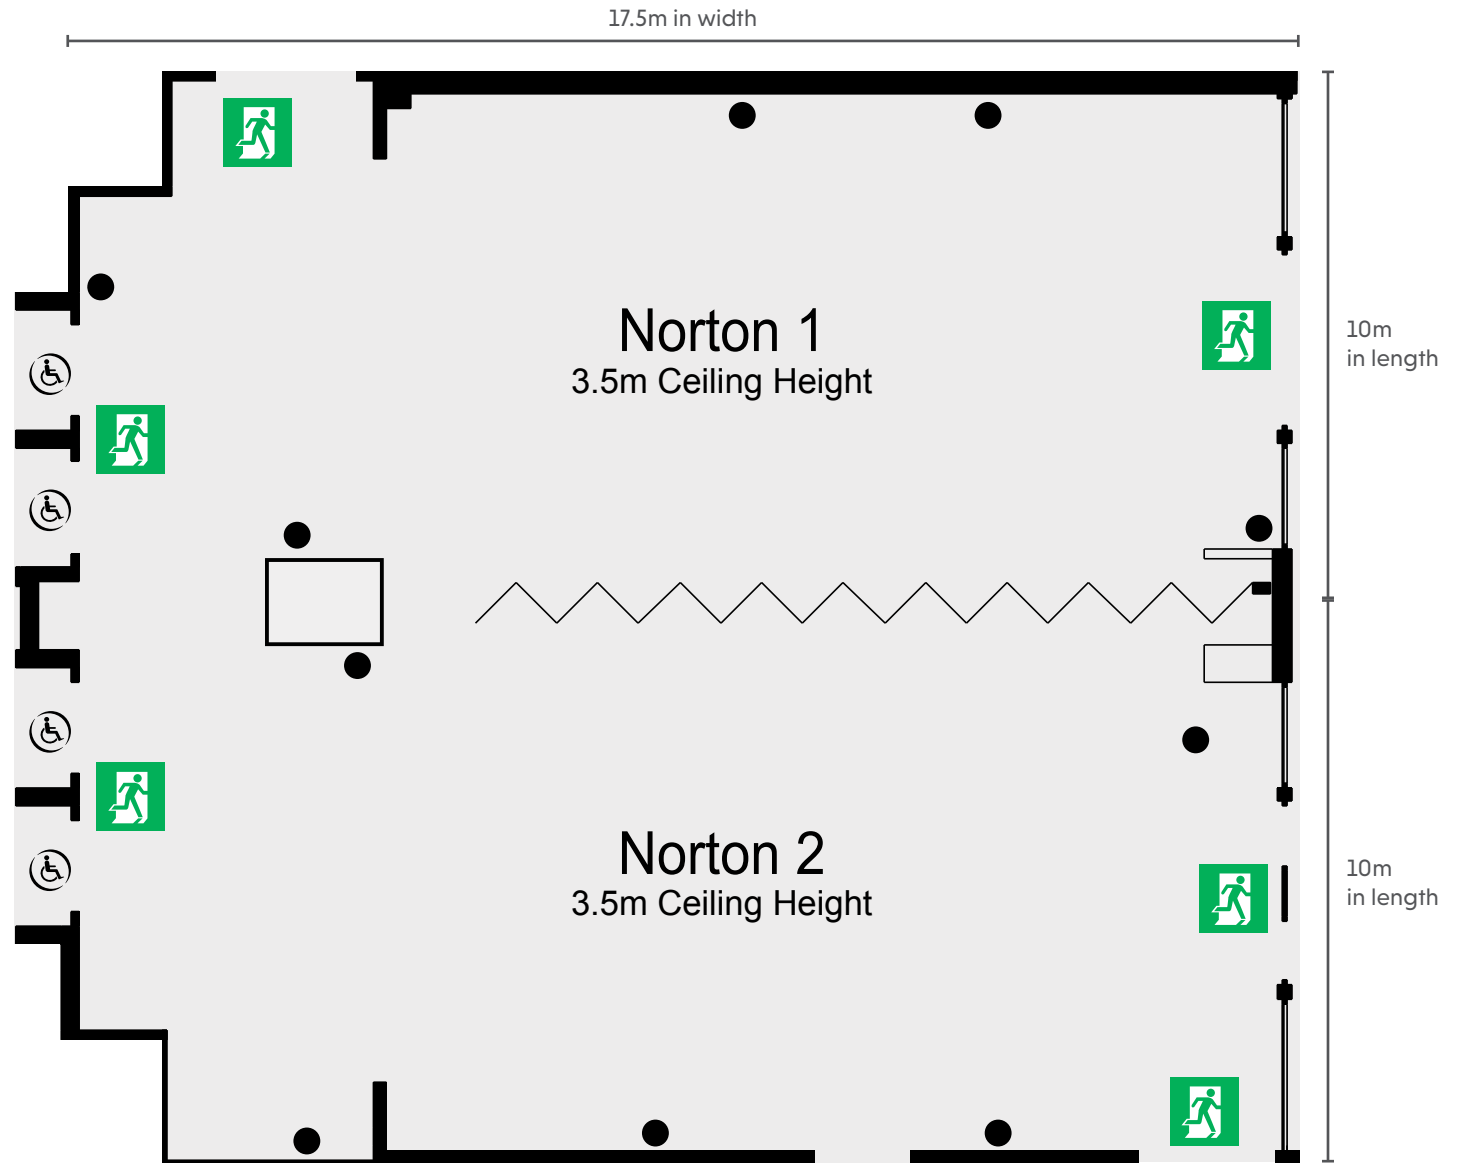

NORTON PARK

THE QHOTELS COLLECTION

CAPACITIES

Meeting Room	Dimensions (m) L x W x H	Floor	Theatre	Cabaret	Classroom	Boardroom	Banquet	U-Shape	Dinner Dance
Norton Suite	20.0 x 17.5 x 3.5	G	300	180	160	80	250	65	220
Norton 1	10.0 x 17.5 x 3.5	G	130	80	60	50	95	40	60
Norton 2	10.0 x 17.5 x 3.5	G	130	80	60	50	95	40	60
Hampshire Barn	22.1 x 16.5 x 9.0	G	130	90	60	50	120	40	n/a
Austen Suite	10.0 x 8.0 x 2.5	1	50	40	40	30	50	30	n/a
Wonston Suite	14.5 x 6.6 x 2.5	1	70	50	40	40	50	45	n/a
Hunton 1	3.4 x 2.9 x 2.5	1	n/a	n/a	n/a	4	n/a	n/a	n/a
Hunton 2	5.2 x 3.5 x 2.5	1	10	n/a	n/a	8	n/a	n/a	n/a
Hunton 3	5.1 x 4.3 x 2.5	1	10	n/a	n/a	10	n/a	n/a	n/a
Hunton 4	5.1 x 4.3 x 2.5	1	10	n/a	n/a	8	n/a	n/a	n/a
Hunton 5	5.2 x 3.5 x 2.5	1	10	n/a	n/a	10	n/a	n/a	n/a
Morning Room	5.2 x 4.9 x 3.0	G	n/a	n/a	n/a	n/a	n/a	n/a	n/a
Board Room	6.1 x 5.4 x 3.0	G	n/a	n/a	n/a	n/a	n/a	n/a	n/a
Dining Room	8.2 x 5.5 x 3.0	G	40	24	10	16	20	14	n/a
Drawing Room	8.5 x 5.2 x 3.0	G	50	24	10	20	30	18	Nn/a

KEY

- Single 13amp Power Point
- Double 13amp Power Point
- ▶ Natural Light
- ☎ Telephone Socket
- ♿ Wheelchair Access
- 🚪 Fire Exit
- ⋈ Partition Wall

Barn Lawn

22.1m in length

KEY

- Single 13amp Power Point
- Double 13amp Power Point
- ▶ Natural Light
- ☎ Telephone Socket
- ♿ Wheelchair Access
- 🚪 Fire Exit
- ⋈ Partition Wall

NORTON PARK
THE QHOTELS COLLECTION

MAIN HOTEL GROUND FLOOR

KEY

- Single 13amp Power Point
- Double 13amp Power Point
- ▶ Natural Light
- ☎ Telephone Socket
- ♿ Wheelchair Access
- 🚪 Fire Exit
- ⋈ Partition Wall

KEY

- Single 13amp Power Point
- Double 13amp Power Point
- ☀ Natural Light
- ☎ Telephone Socket
- ♿ Wheelchair Access
- 🚪 Fire Exit
- ⋈ Partition Wall

NORTON PARK

THE QHOTELS COLLECTION

MANOR HOUSE GROUND FLOOR