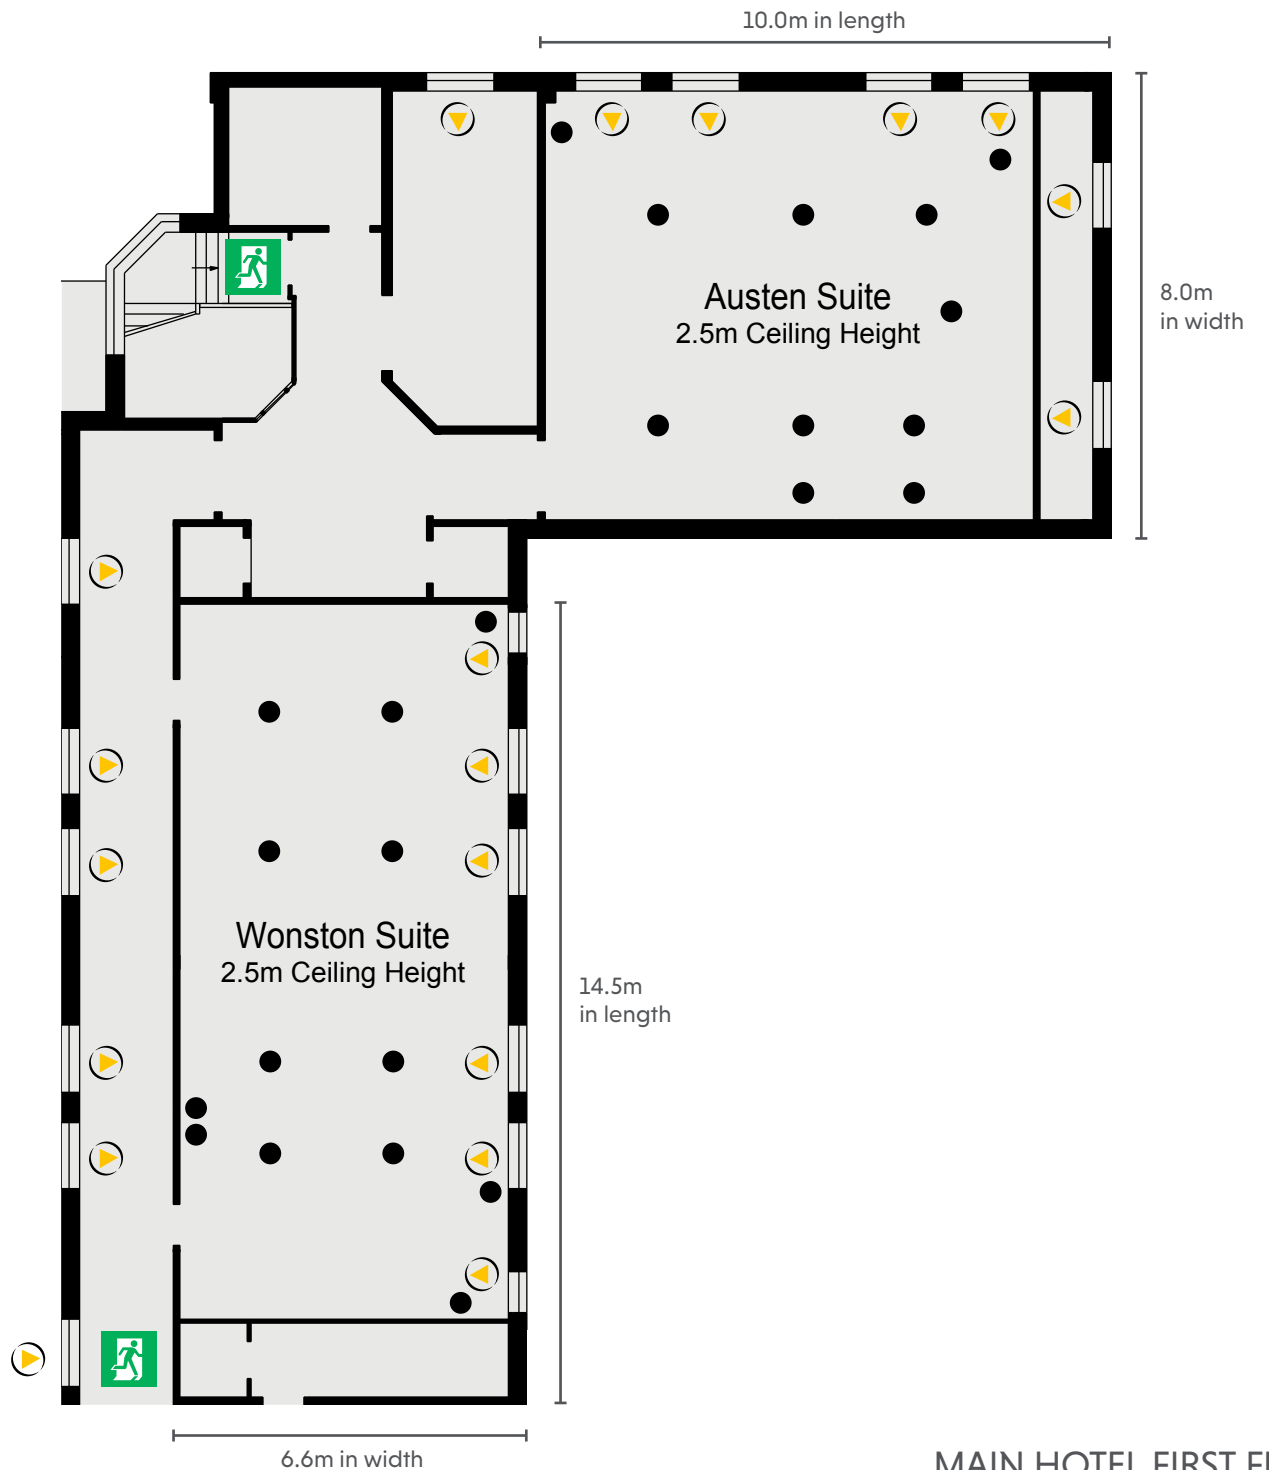

NORTON PARK

THE QHOTELS COLLECTION

CAPACITIES

Meeting Room	Dimensions (m) L x W x H	Floor	Theatre	Cabaret	Classroom	Boardroom	Banquet	U-Shape	Dinner Dance
Norton Suite	20.0 x 17.5 x 3.5	G	300	180	160	80	250	65	220
Norton 1	10.0 x 17.5 x 3.5	G	130	80	60	50	95	40	60
Norton 2	10.0 x 17.5 x 3.5	G	130	80	60	50	95	40	60
Hampshire Barn	22.1 x 16.5 x 9.0	G	130	90	60	50	120	40	n/a
Austen Suite	10.0 x 8.0 x 2.5	1	50	40	40	30	50	30	n/a
Wonston Suite	14.5 x 6.6 x 2.5	1	70	50	40	40	50	45	n/a
Hunton 1	3.4 x 2.9 x 2.5	1	n/a	n/a	n/a	4	n/a	n/a	n/a
Hunton 2	5.2 x 3.5 x 2.5	1	10	n/a	n/a	8	n/a	n/a	n/a
Hunton 3	5.1 x 4.3 x 2.5	1	10	n/a	n/a	10	n/a	n/a	n/a
Hunton 4	5.1 x 4.3 x 2.5	1	10	n/a	n/a	8	n/a	n/a	n/a
Hunton 5	5.2 x 3.5 x 2.5	1	10	n/a	n/a	10	n/a	n/a	n/a
Morning Room	5.2 x 4.9 x 3.0	G	n/a	n/a	n/a	n/a	n/a	n/a	n/a
Board Room	6.1 x 5.4 x 3.0	G	n/a	n/a	n/a	n/a	n/a	n/a	n/a
Dining Room	8.2 x 5.5 x 3.0	G	40	24	10	16	20	14	n/a
Drawing Room	8.5 x 5.2 x 3.0	G	50	24	10	20	30	18	Nn/a

KEY

- Single 13amp Power Point
- Double 13amp Power Point
- ▶ Natural Light
- ☎ Telephone Socket
- ♿ Wheelchair Access
- 🚪 Fire Exit
- ⋈ Partition Wall

Barn Lawn

22.1m in length

KEY

- Single 13amp Power Point
- Double 13amp Power Point
- ▶ Natural Light
- ☎ Telephone Socket
- ♿ Wheelchair Access
- 🚪 Fire Exit
- ⋈ Partition Wall

NORTON PARK
THE QHOTELS COLLECTION

MAIN HOTEL GROUND FLOOR

KEY

- Single 13amp Power Point
- Double 13amp Power Point
- ▶ Natural Light
- ☎ Telephone Socket
- ♿ Wheelchair Access
- 🚪 Fire Exit
- ⋈ Partition Wall

KEY

- Single 13amp Power Point
- Double 13amp Power Point
- ☀ Natural Light
- ☎ Telephone Socket
- ♿ Wheelchair Access
- 🚪 Fire Exit
- ⋈ Partition Wall

NORTON PARK

THE QHOTELS COLLECTION

MANOR HOUSE GROUND FLOOR